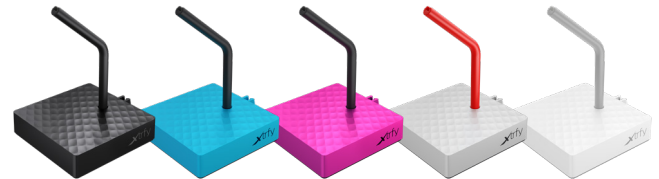

RRP: 25 USD/EUR

CHERRY XTRFY AC 3.3

BETTER ERGONOMICS AND STYLISH ALUMINUM.

- Original accessory for the CHERRY XTRFY MX 3.0S Wireless and CHERRY XTRFY MX 3.1
- Aluminum • Easily attached to the keyboard
- Screw-in feet for angle adjustment

RRP: 1999 USD/EUR

CHERRY XTRFY AC 2.3

BETTER ERGONOMICS FOR RELAXED GAMING.

- Original accessory for the CHERRY MX 2.0S
- High-quality plastic
- Easily attached to the keyboard

CHERRY XTRFY B4

LIFT THE CORD. RAISE YOUR GAME.

- Mouse bungee with a flexible silicone arm for smoother gaming
- Steady base • Non-slip rubber bottom
- Compact and convenient

RRP: 19 USD/EUR

IN IT TO WIN IT.

@cherryxtrfy

cherryxtrfy.com • cherry.de