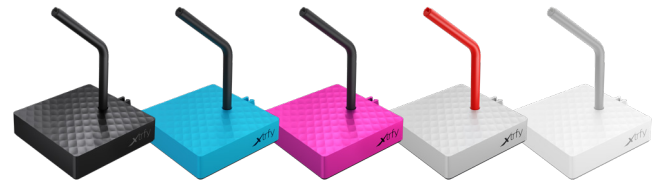

RRP: 25 USD/EUR

CHERRY XTRFY AC 3.3

BETTER ERGONOMICS AND STYLISH ALUMINUM.

- Original accessory for the CHERRY XTRFY MX 3.0S Wireless and CHERRY XTRFY MX 3.1
- Aluminum • Easily attached to the keyboard
- Screw-in feet for angle adjustment

RRP: 1999 USD/EUR

CHERRY XTRFY AC 2.3

BETTER ERGONOMICS FOR RELAXED GAMING.

- Original accessory for the CHERRY MX 2.0S
- High-quality plastic
- Easily attached to the keyboard

CHERRY XTRFY B4

LIFT THE CORD. RAISE YOUR GAME.

- Mouse bungee with a flexible silicone arm for smoother gaming
- Steady base • Non-slip rubber bottom
- Compact and convenient

RRP: 19 USD/EUR

IN IT TO WIN IT.

@cherryxtrfy

cherryxtrfy.com • cherry.de