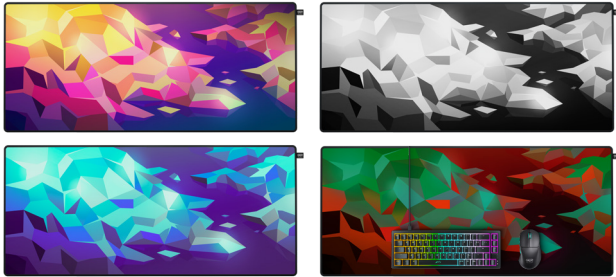

CHERRY XTRFY GP5 XL LITUS

ELEVATE YOUR GAMING SPACE.

- 920 x 400 x 3 mm • Cloth surface – speed
- Non-slip rubber base • Stitched edges • Machine washable

RRP: 32 USD/EUR