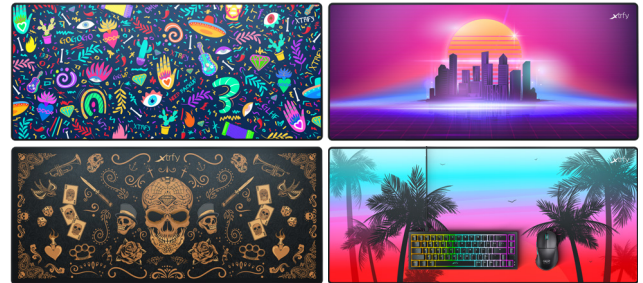

CHERRY XTRFY GP5 XL SPECIAL EDITIONS

ELEVATE YOUR GAMING SPACE.

- 920 x 400 x 3 mm • Cloth surface – speed
- Non-slip rubber base • Stitched edges • Machine washable

RRP: 32 USD/EUR